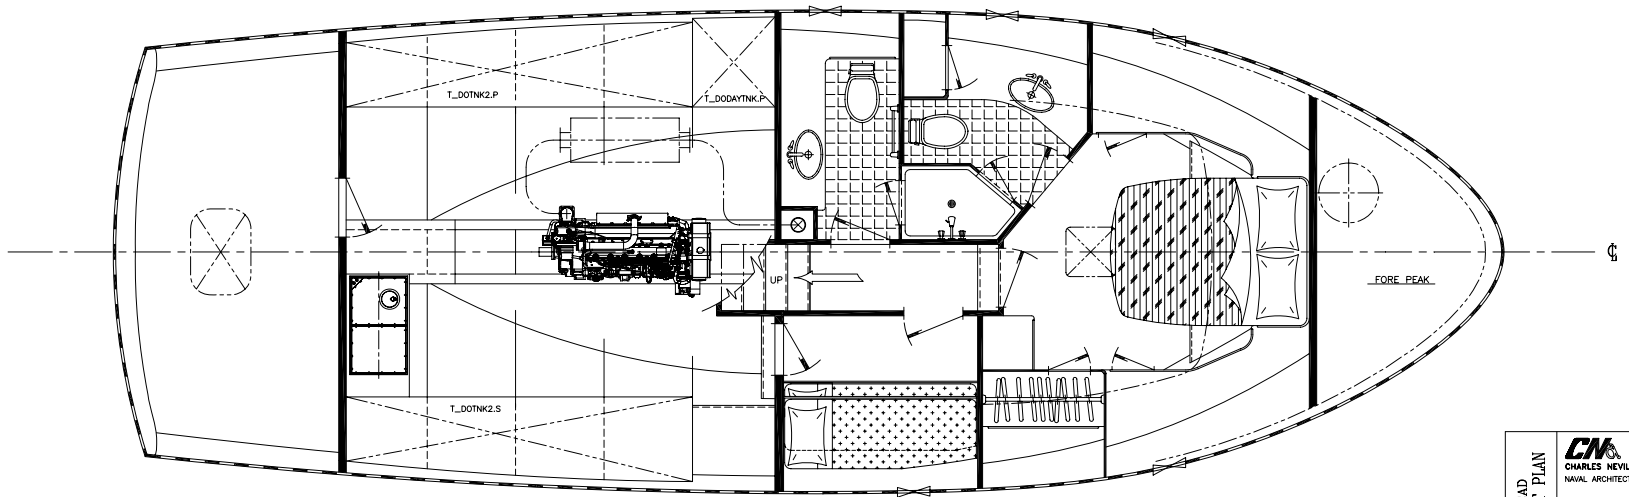

REVISION: 09/18/06

CM
CHARLES NEVILLE ASSOCIATES
NAVAL ARCHITECTS
223 BROADWAY - CENTREVILLE, MD 21617
FAX: (410) 758-3724 - TEL: (410) 758-1891

47 ft. Neville Trawler
Motor Yacht

Neville Trawlers
Annapolis, Maryland - USA

SCALE: 1/2"=12" DESIGN: 06-16 DATE: 19/18/06
DRAWING #: 02

TWIN-HEAD
ARRANGEMENT PLAN