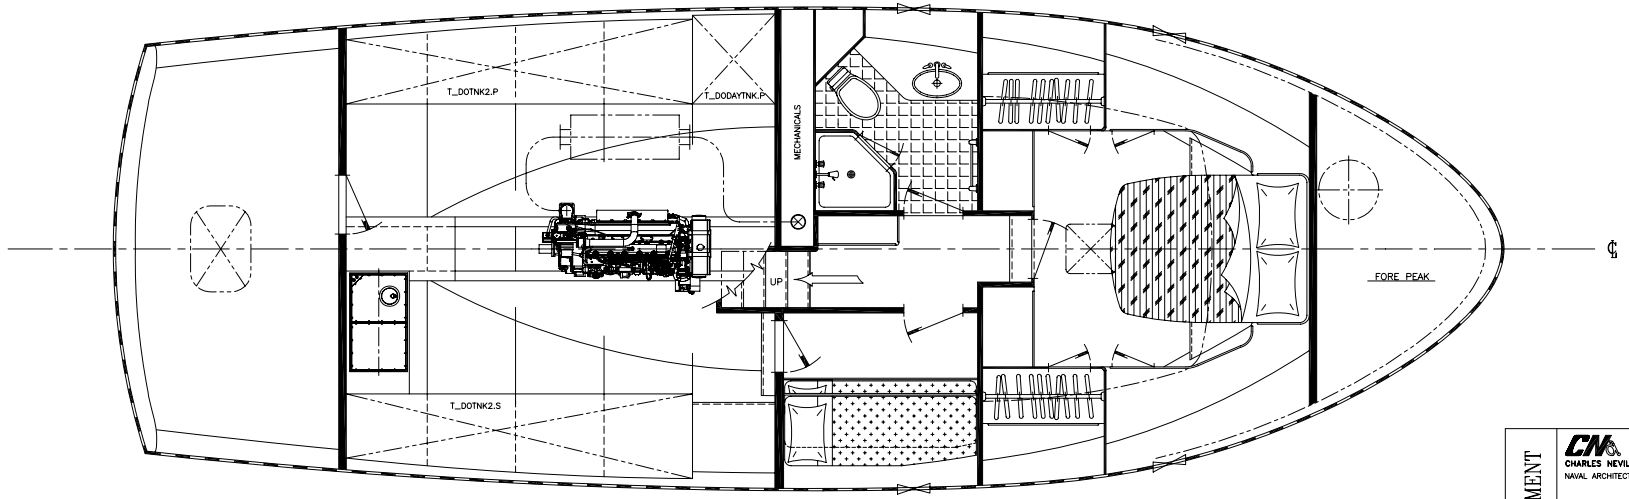

REVISION: 10/09/00

ARRANGEMENT

CNA
CHARLES NEVILLE ASSOCIATES
NAVAL ARCHITECTS
223 BROADWAY - CENTREVILLE, MD 21617
FAX: (410) 758-3724 - TEL: (410) 758-1891

47 ft. Neville Trawler
Motor yacht

Neville Trawlers
Annapolis, Maryland - USA

SCALE: 1/2"=12" DESIGN: 00-05 DATE: 10/09/00
DRAWING #: 02